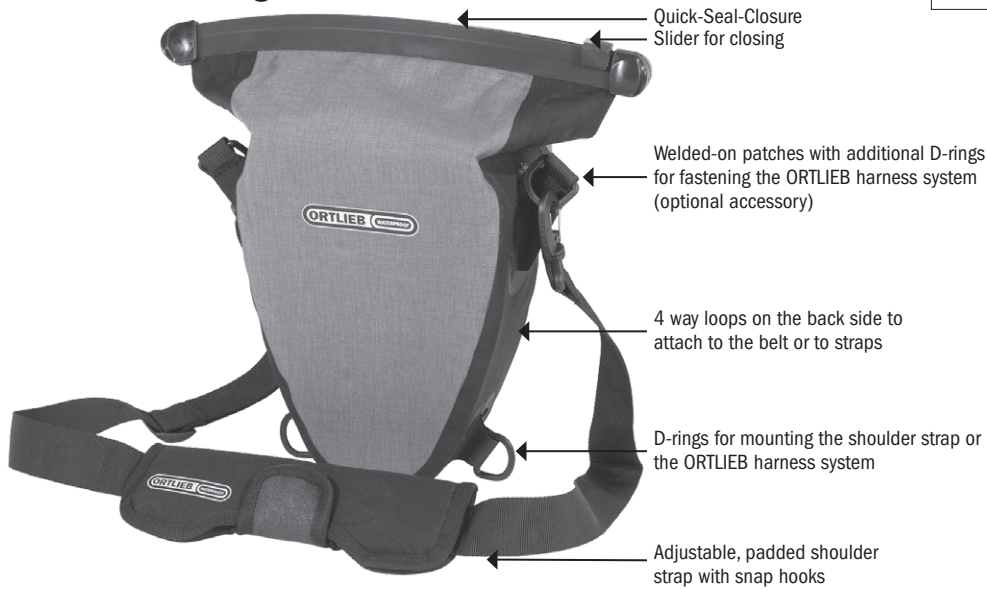

AQUA-ZOOM

Padded camera bag for camers with zoom lens

Height cm/in.	Width cm/in.	Depth cm/in.	Vol. l/cu.in.	Weight g/oz.
24/9.4	6/15 2.4/5.9	11/4.3	2.8/171	340/12

Figures apply to inner dimensions

- Protects S.L.R. cameras with zoom or tele lens reliably against rain and spray
- Waterproof Quick-Seal-Closure
- Slider for easy and fast closing
- Padded bag protects against impacts
- D-rings for fixation of the ORTLIEB harness system (optional accessory)
- Welded on 4-way loops on the backside allow fixing to the belt or with straps in horizontal or vertical direction
- The padded and adjustable shoulder strap with snap hooks allows comfortable carrying
- Temperatures below -5°C/23°F may affect the function of the sealing lip

Bag comes with shoulder strap and padded insert

PRODUCT-INFO

Please find information on IP symbols on our info sheet or at www.ortlieb.com/ip-symbols

aquazoom05-2009