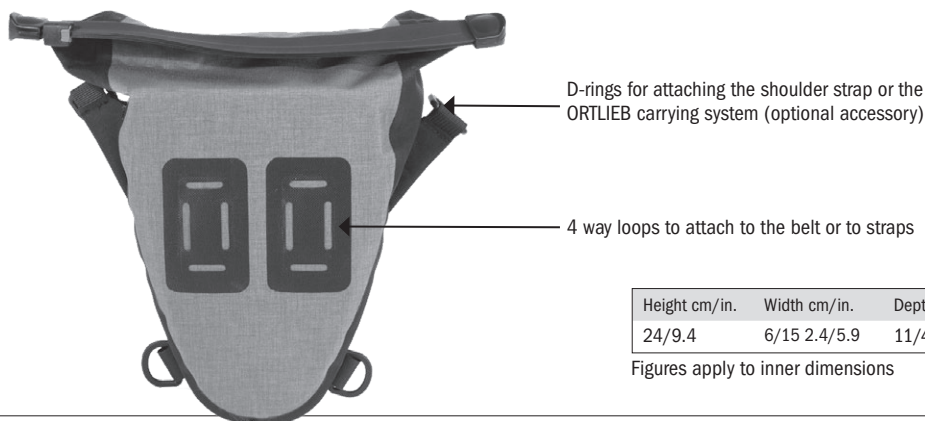

AQUA-ZOOM

Padded camera bag for camers with zoom lens

Height cm/in.	Width cm/in.	Depth cm/in.	Vol. l/cu.in.	Weight g/oz.
24/9.4	6/15 2.4/5.9	11/4.3	2.8/171	340/12

Figures apply to inner dimensions

- Protects S.L.R. cameras with zoom or tele lens reliably against rain and spray
- Waterproof Quick-Seal-Closure
- Slider for easy and fast closing
- Padded bag protects against impacts
- D-rings for fixation of the ORTLIEB harness system (optional accessory)
- Welded on 4-way loops on the backside allow fixing to the belt or with straps in horizontal or vertical direction
- The padded and adjustable shoulder strap with snap hooks allows comfortable carrying
- Temperatures below -5°C/23°F may affect the function of the sealing lip

Bag comes with shoulder strap and padded insert

PRODUCT-INFO

Please find information on IP symbols on our info sheet or at www.ortlieb.com/ip-symbols

aquazoom05-2009